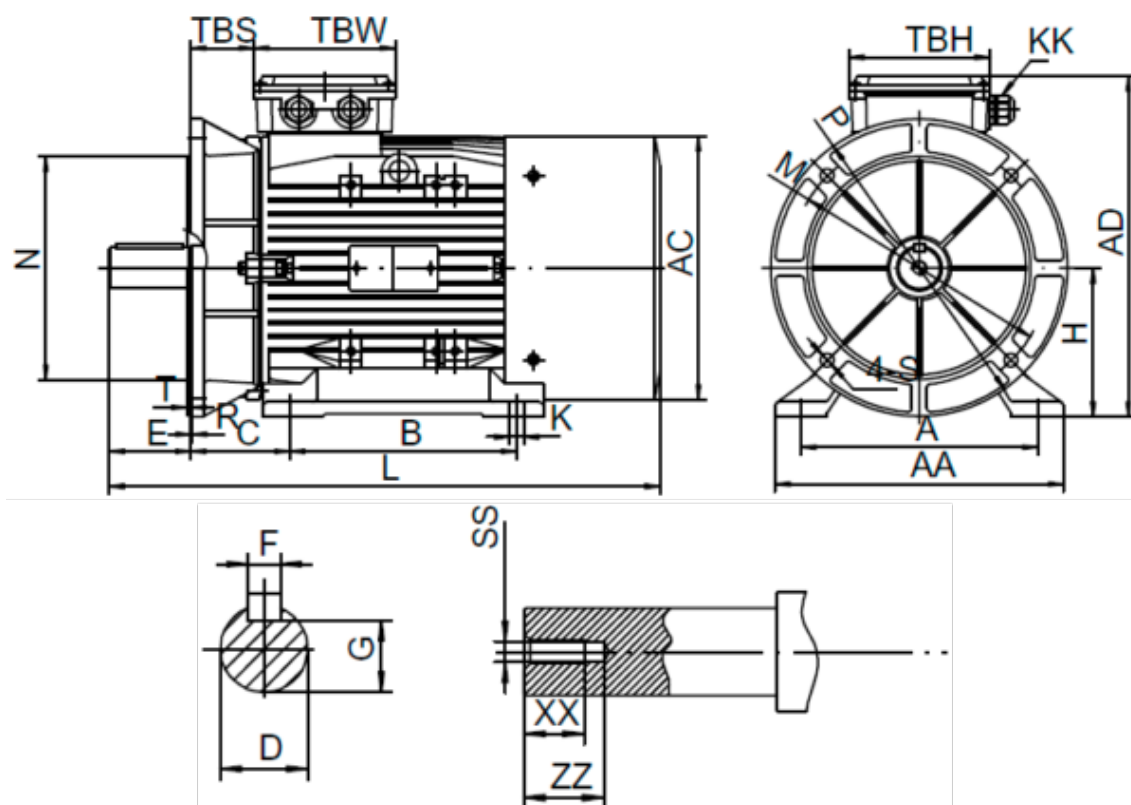

# Data Sheet

Article number: 25180300042740

Description: Kleedrive T3A 200L-4 30kw 1400 rpm UL/CSA  
3x400/690V 50 HZ IP55 B35 Eff=93,6%

## Measures

A = 318	F = 16	TBW = 190
AA = 390	G = 49	XX = 42
AC = Ø368	H = 200	ZZ = 53
AD = 460	KK = 2-M40*1.5	
B = 305	L = 745	
C = 133	SS = M20	
D = Ø55	TBH = 190	
E = 110	TBS = 85	